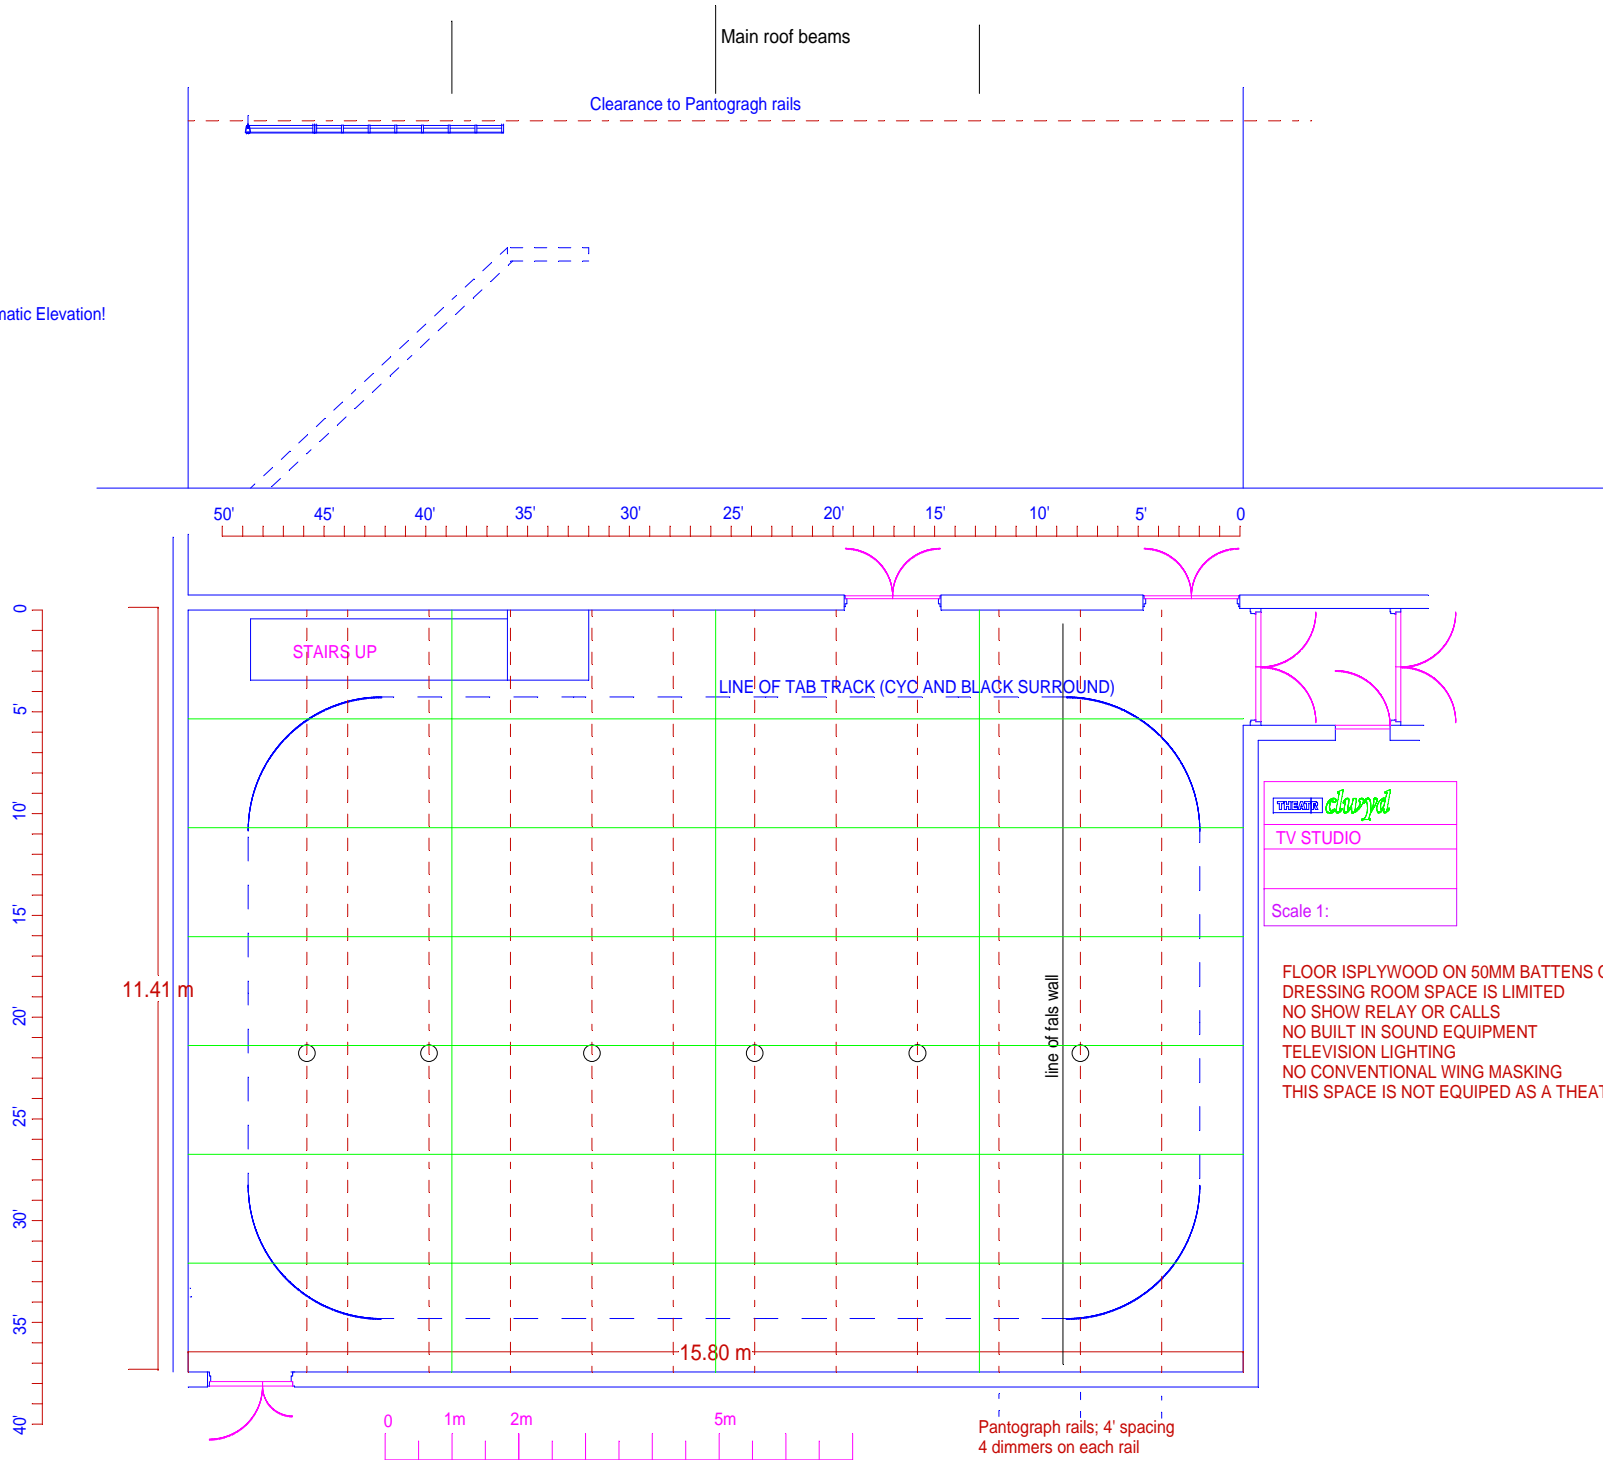

Schematic Elevation!

FLOOR IS PLYWOOD ON 50MM BATTENS OVER SOLID CONCRETE  
 DRESSING ROOM SPACE IS LIMITED  
 NO SHOW RELAY OR CALLS  
 NO BUILT IN SOUND EQUIPMENT  
 TELEVISION LIGHTING  
 NO CONVENTIONAL WING MASKING  
 THIS SPACE IS NOT EQUIPPED AS A THEATRE

○ These rails currently have a 48mm od bar mounted directly to the dollies.  
 These can be removed if necessary. The other rails have 4 pantographs mounted.