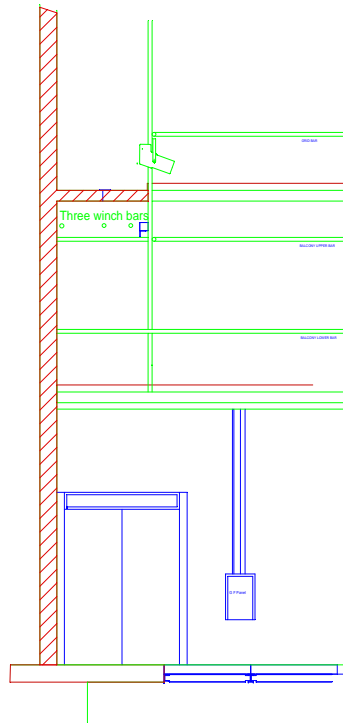

clwyd theatr cymru

EMLYN WILLIAMS THEATRE

PRODUCTION DETAILS

LAST UPDATE	DRAWN BY	DRAWING No
-------------	----------	------------

PRODUCTION

AUTHOR

DIRECTOR

DESIGNER

LIGHTING BY

clwyd theatr cymru

EMLYN WILLIAMS THEATRE

GRID / GROUND PLAN

LIGHTING PLAN SCALE 1:25

LAST UPDATE  
23/04/16

DRAWN BY  
HUGH PRICE

DRAWN USING  
AutoCAD