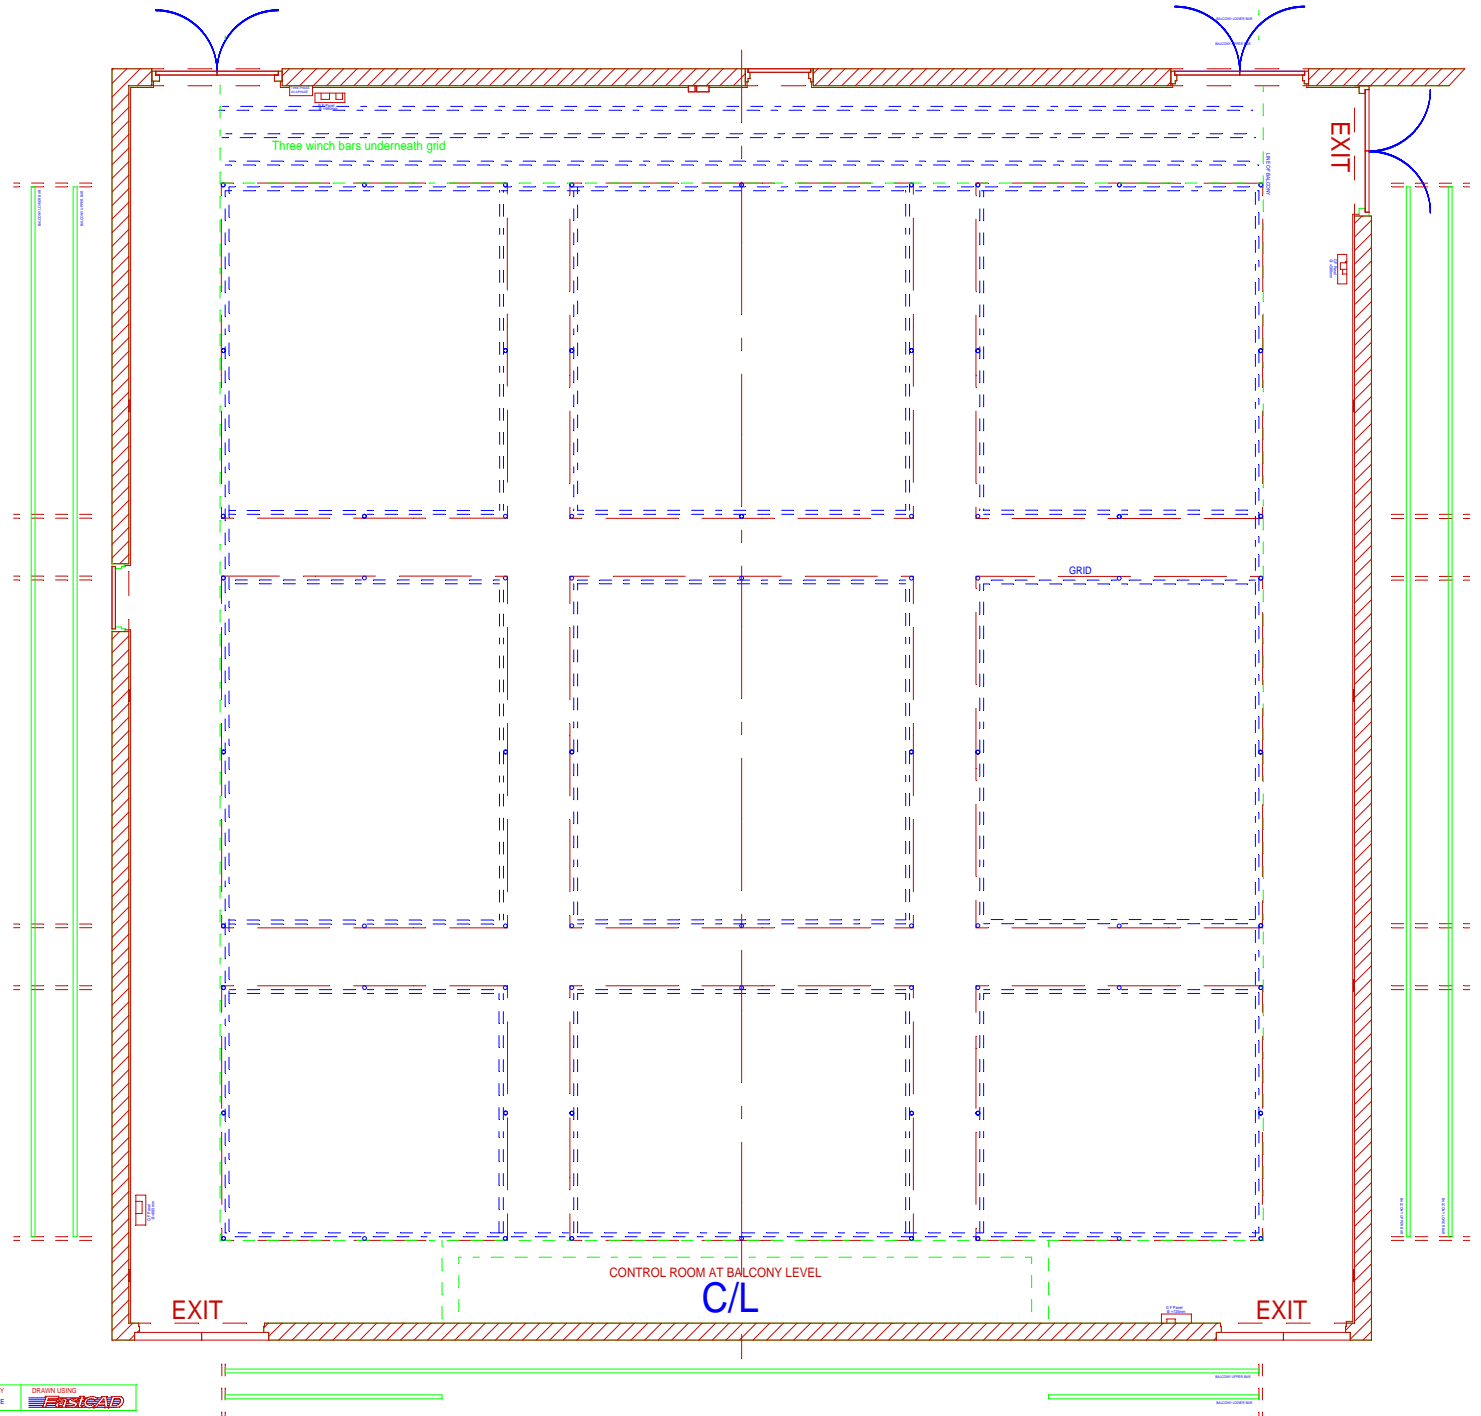

LIGHTING BY

clwyd theatr cymru

EMLYN WILLIAMS THEATRE

GRID / GROUND PLAN

LIGHTING PLAN SCALE 1:25

LAST UPDATE  
23/04/16

DRAWN BY  
HUGH PRICE

DRAWN USING  
AutoCAD