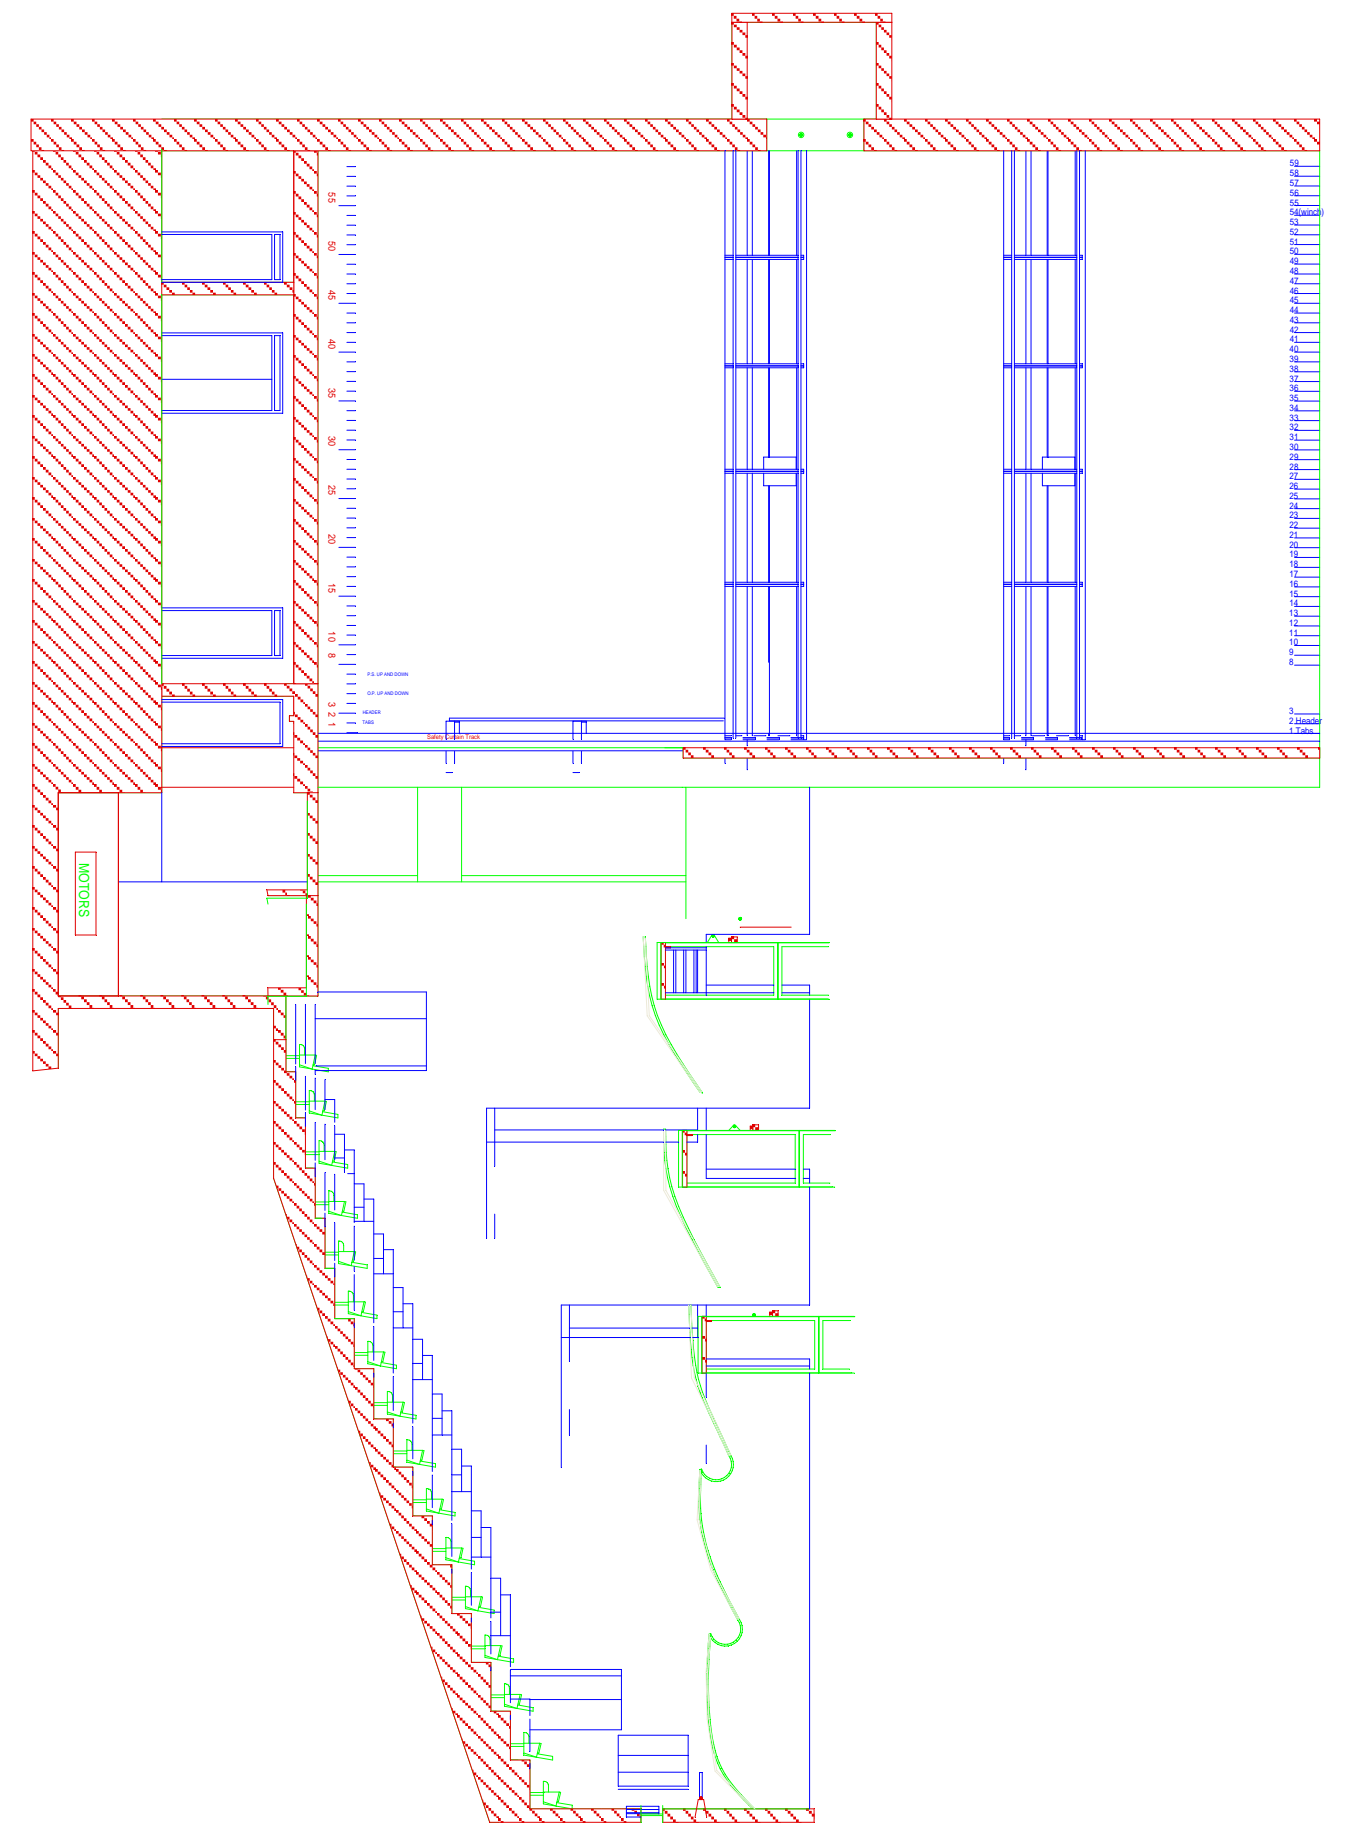

nb: Do not run scenery off-stage of this line without checking on site.

MAIN THEATRE
GROUND PLAN SCALE 1:

MAIN THEATRE
SECTION (C/L) SCALE 1:50