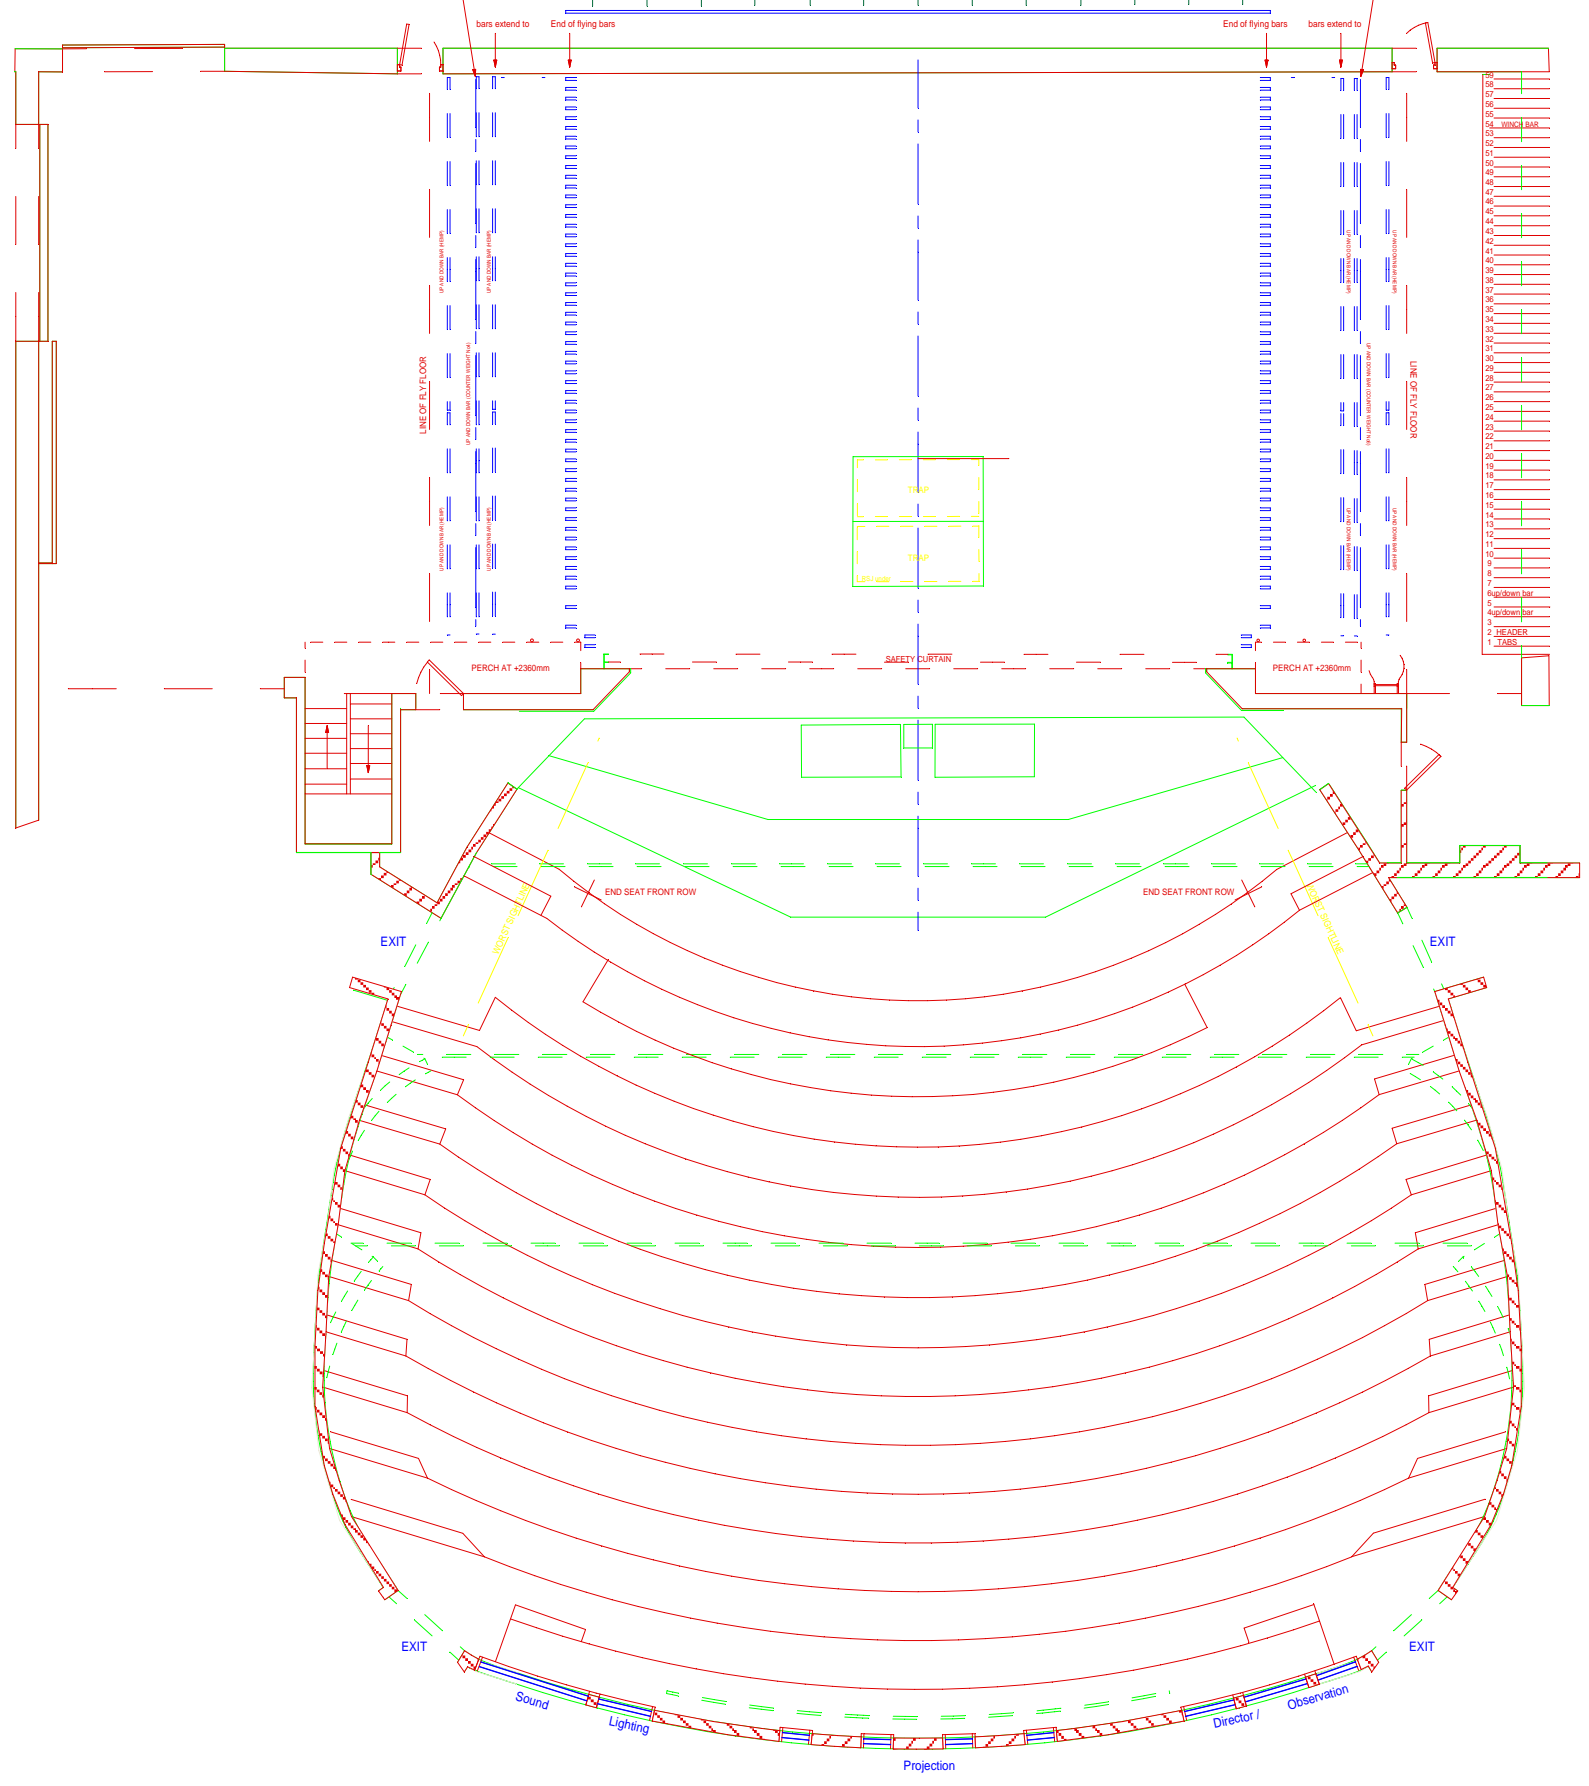

nb: Do not run scenery off-stage of this line without checking on site.

MAIN THEATRE
GROUND PLAN SCALE 1:

MAIN THEATRE
SECTION (C/L) SCALE 1:50