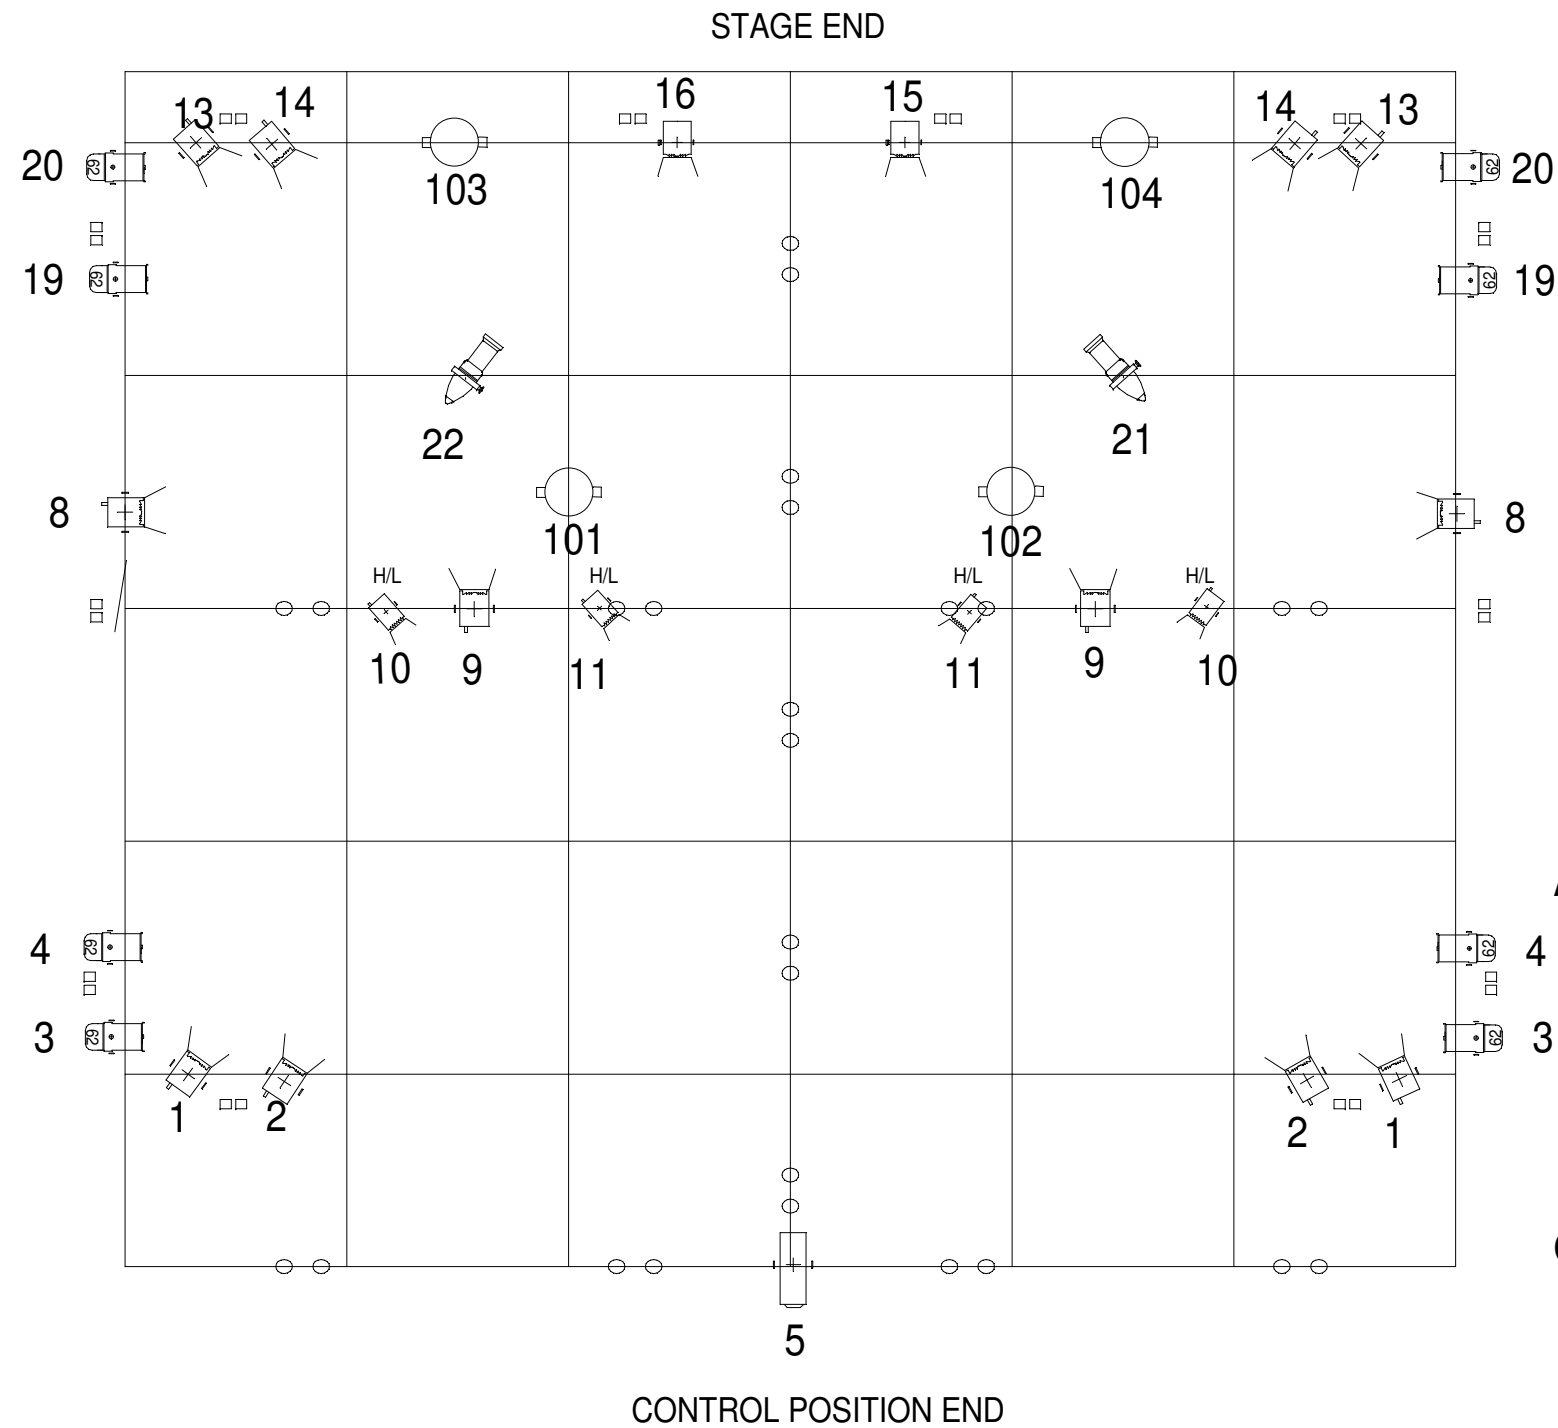

Theatr Clwyd: CLWYD ROOM FIXED RIG INFORMATION

There is a Significantly Limited Power Supply Available to the Space

24 Dimmers Total (Including Houselights)

4 x 6 Way Racks (Max 6kW per Rack)

19 Patchable Outlets on the Grid Proper

24 Patchable Outlets in the Ceiling Above

4 Patch Outlets at Floor Level in the 'Stage' Area

1 x single DMX line to the Grid

1 x 16A Hard Power Feed to the Grid

Access to Grid is via Zarges Ladder

CHNs 1/2/8/9/13/14 are all Pole Focusable Strand Polaris 1k Fres

CHNs 101>104 are JT 221

RGBWAUV Zoom Moving Wash

channel	patch	load
1-	R2,R23	2000W
2-	R1,R24	2000W
3-	R3,R22	1000W
4-	R4,R21	1000W
5-	B11	600W
6-	Not Used	---
7-	Not Used	---
8-	R6,R19	2000W
9-	B3,B8	2000W
10-	B2,B9	1300W
11-	B4,B7	1300W
12-	Not Used	---
13-	R9,R16	2000W
14-	R10,R15	2000W
15-	R13	1000W
16-	R12	1000W
17-	Not Used	---
18-	Not Used	---
19-	R7,R18	1000W
20-	R8,R17	1000W
21-	R14	600W
22-	R11	600W
23-	Not Used	---
24-	Not Used	---

All Par 64 Are CP88 500W

Revised for 2018 by Chris Skinner
Date Drawn:- 30/08/2018

JT 221 Moving Wash DMX Addresses

CH101 = Address 401
CH102 = Address 419
CH103 = Address 437
CH104 = Address 455

GRID HEIGHT: 4.71m