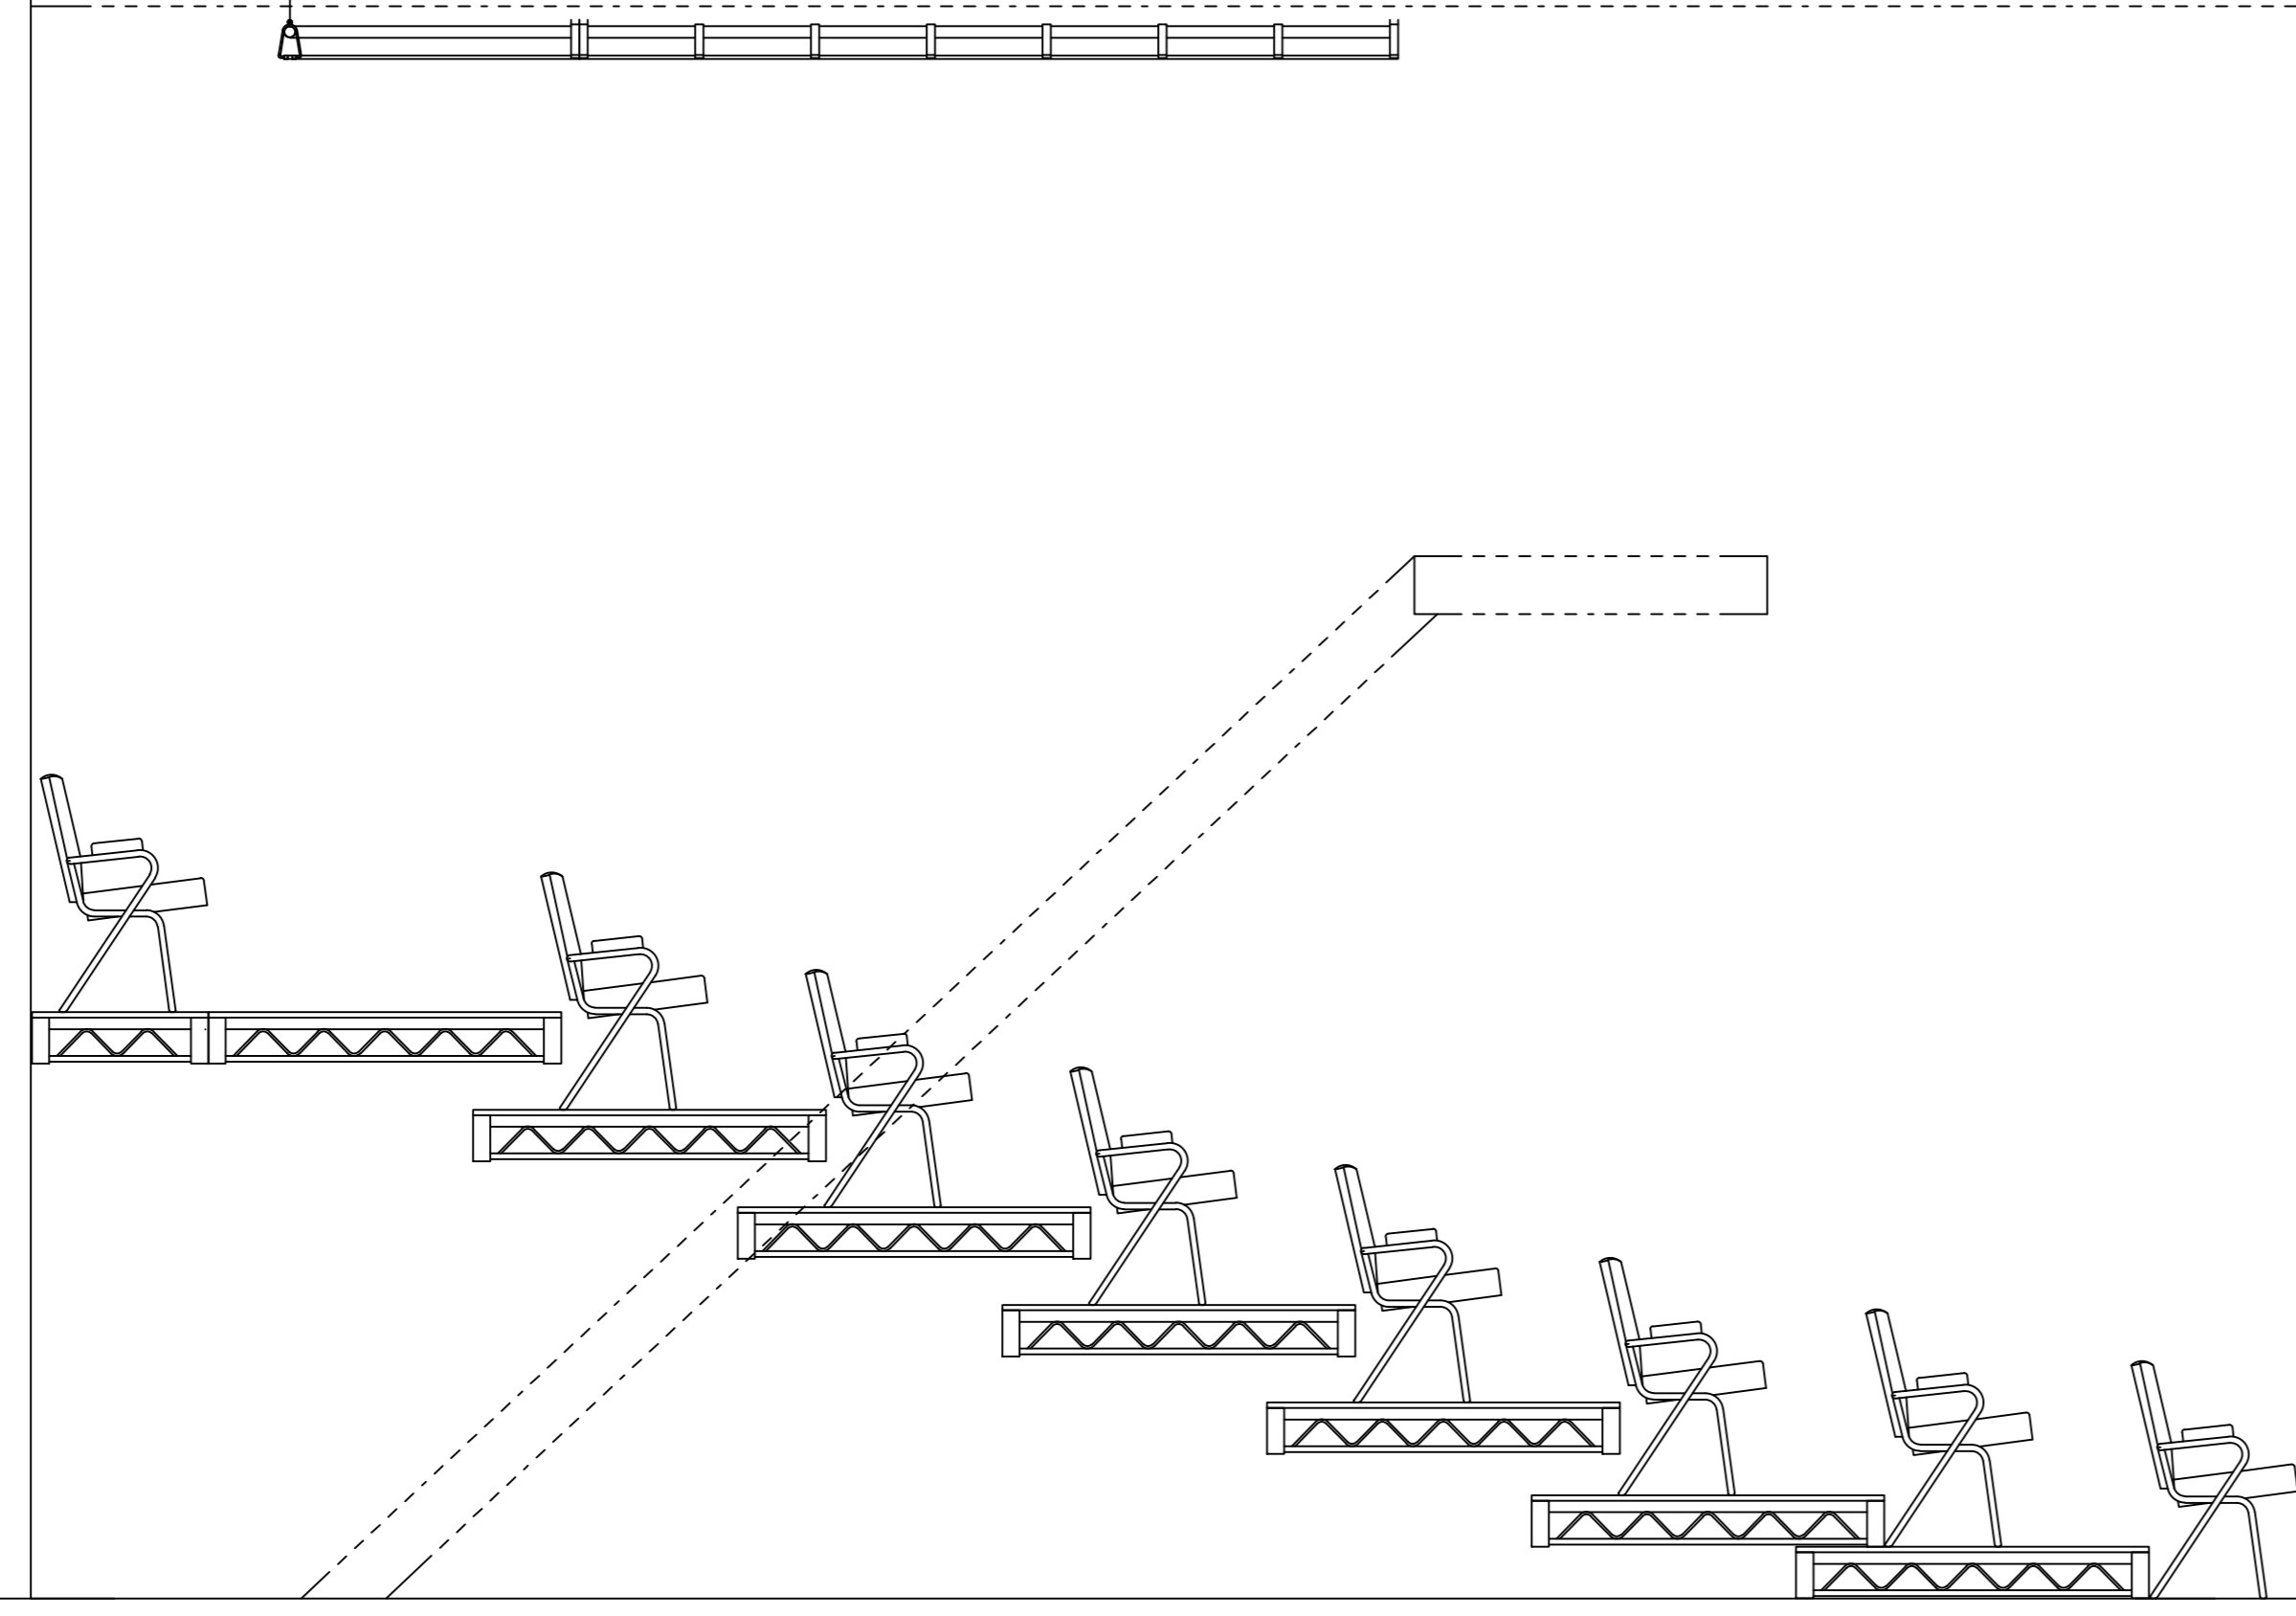

Clearance to Pantograph rails

STAIRS UP

CONTROL POSITION

110 seats

Theatr
Clwyd

Studio Two
Theatr Clwyd
Mold
CH7 1YA

Drawn By: XX	Date: XX/XX/2017	Scale: 1:25
Title: XX		
Dwg No: 0	Dept: XX	Shr. Size: A0
Rev No: 0		