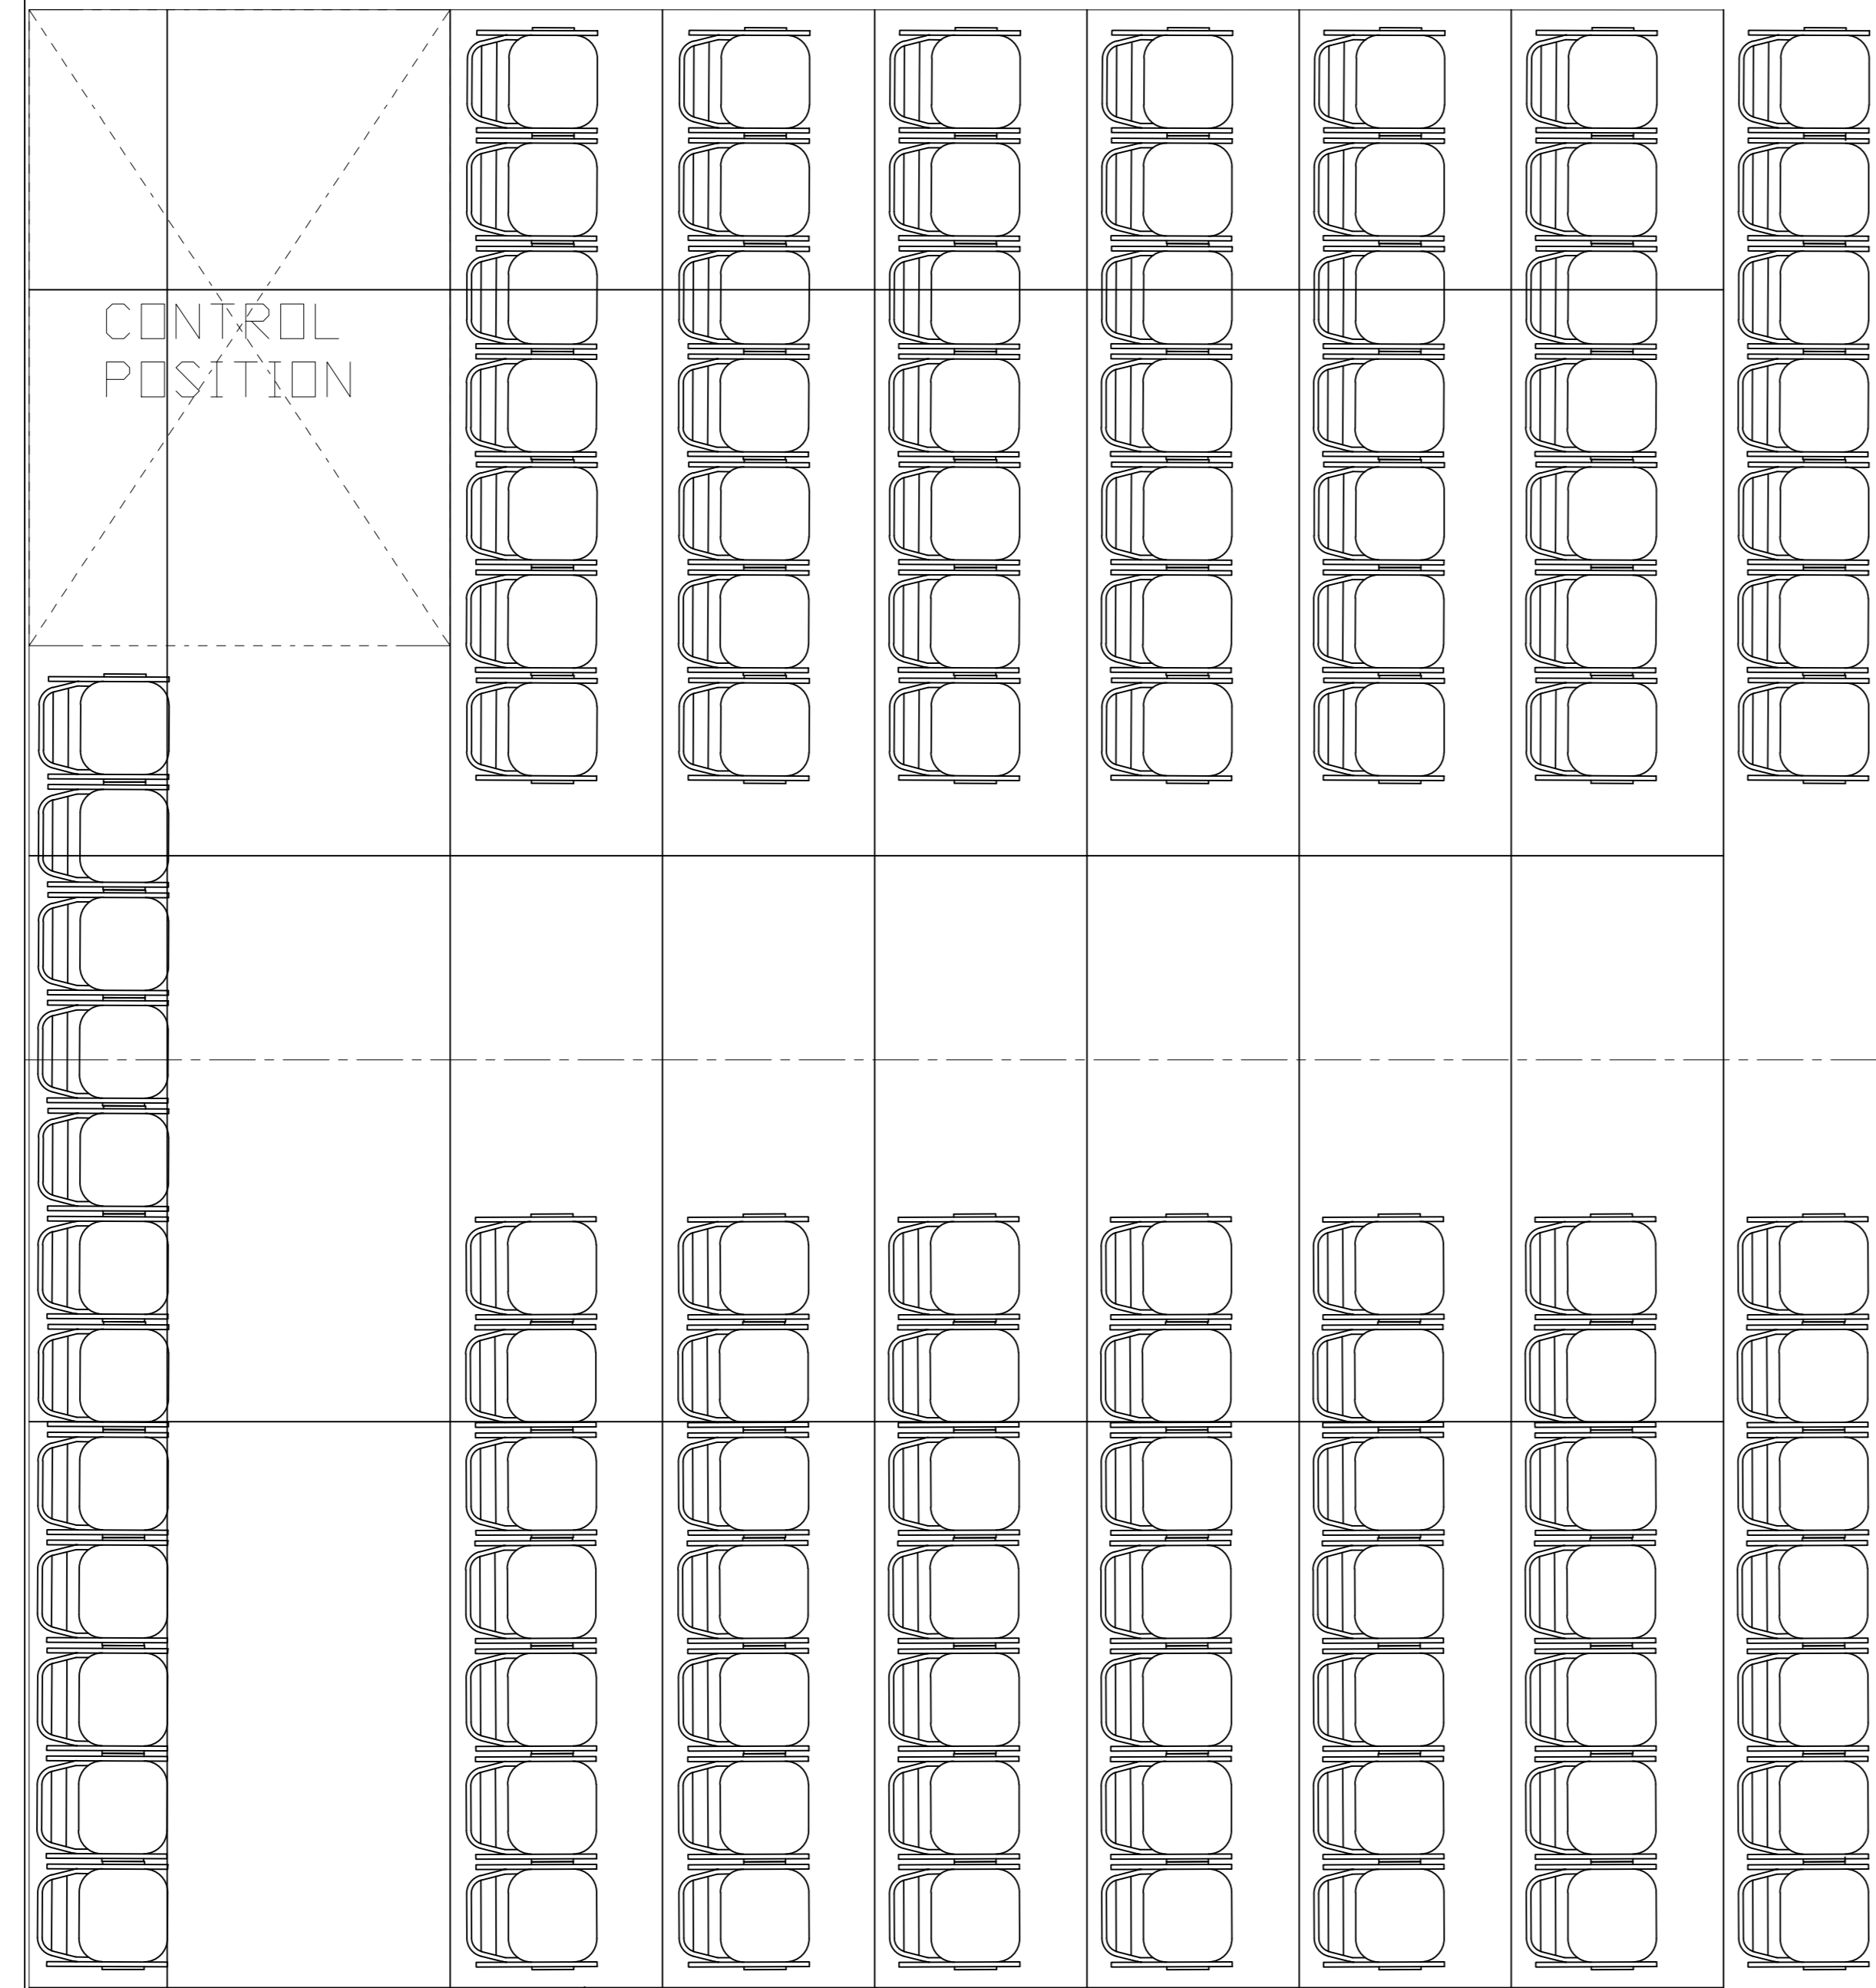

Clearance to Pantograph rails

STAIRS UP

CONTROL POSITION

110 seats

Theatr
Clwyd

Studio Two
Theatr Clwyd
Mold
CH7 1YA

Drawn By: XX	Date: XX/XX/2017	Scale: 1:25
Title: XX		
Dwg No: 0	Dept: XX	Shr. Size: A0
Rev No: 0		